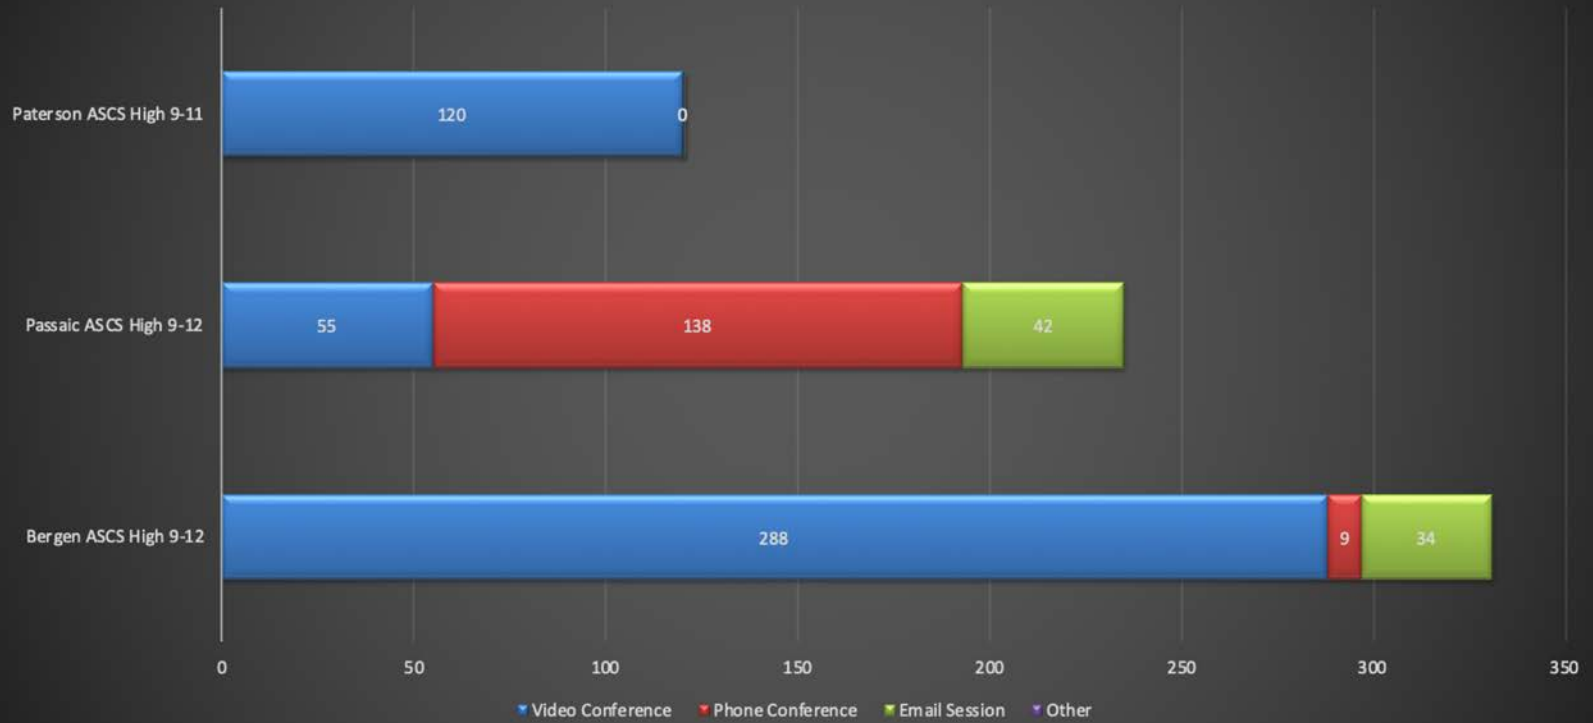

Conference Type