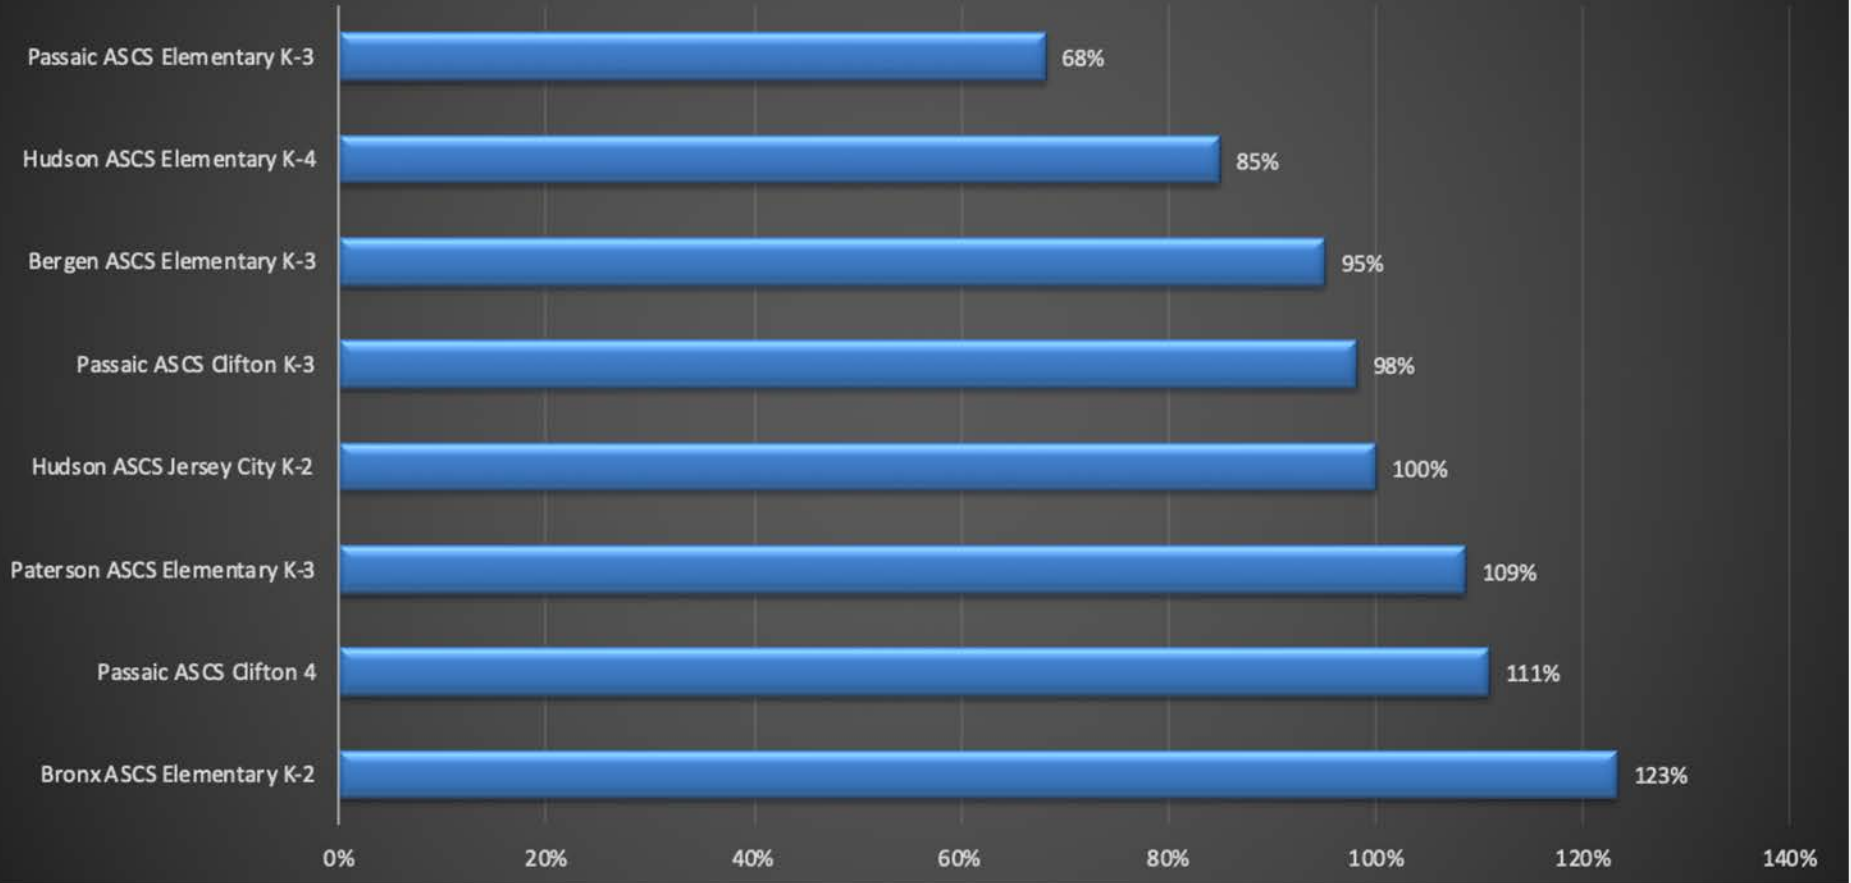

Elementary %