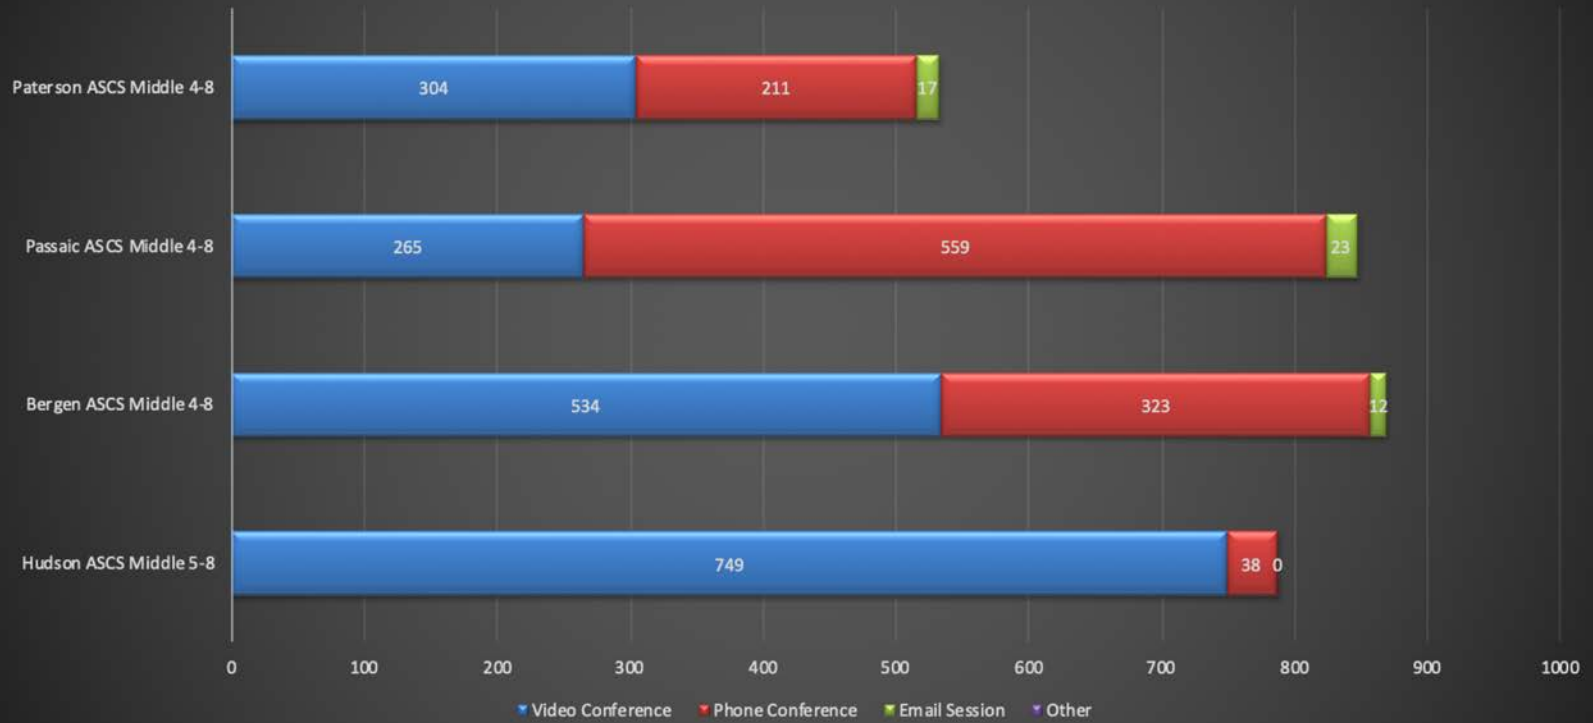

**ILEARN SCHOOLS
VIRTUAL PARENT TEACHER
CONFERENCE (VPTC)**

April 8-9, 2020

ELEMENTARY SCHOOL CAMPUSES

Category	Campus	Video Conference	Phone Conference	Email Session	Other	CAMPUS TOTAL	Enrollment	%
ELM	Bronx ASCS Elementary K-2	116	62	6	1	185	150	123%
ELM	Passaic ASCS Clifton 4	22	79	0	0	101	91	111%
ELM	Paterson ASCS Elementary K-3	323	0	0	0	323	297	109%
ELM	Hudson ASCS Jersey City K-2	46	29	21	0	96	96	100%
ELM	Passaic ASCS Clifton K-3	375	0	8	0	383	390	98%
ELM	Bergen ASCS Elementary K-3	98	230	25	22	375	394	95%
ELM	Hudson ASCS Elementary K-4	220	147	0	0	367	432	85%
ELM	Passaic ASCS Elementary K-3	72	163	10	0	243	356	68%

Elementary %

Conference Type

MIDDLE SCHOOL CAMPUSES

Category	Campus	Video Conference	Phone Conference	Email Session	Other	CAMPUS TOTAL	Enrollment	%
MS	Hudson ASCS Middle 5-8	749	38	0	0	787	277	284%
MS	Bergen ASCS Middle 4-8	534	323	12	0	869	445	195%
MS	Passaic ASCS Middle 4-8	265	559	23	0	824	456	181%
MS	Paterson ASCS Middle 4-8	304	211	17	0	532	367	145%

Middle %

Conference Type

HIGH SCHOOL CAMPUSES

Category	Campus	Video Conference	Phone Conference	Email Session	Other	CAMPUS TOTAL	Enrollment	%
HS	Bergen ASCS High 9-12	288	9	34	0	331	322	103%
HS	Passaic ASCS High 9-12	55	138	42	0	235	272	86%
HS	Paterson ASCS High 9-11	120	0	0	0	120	176	68%