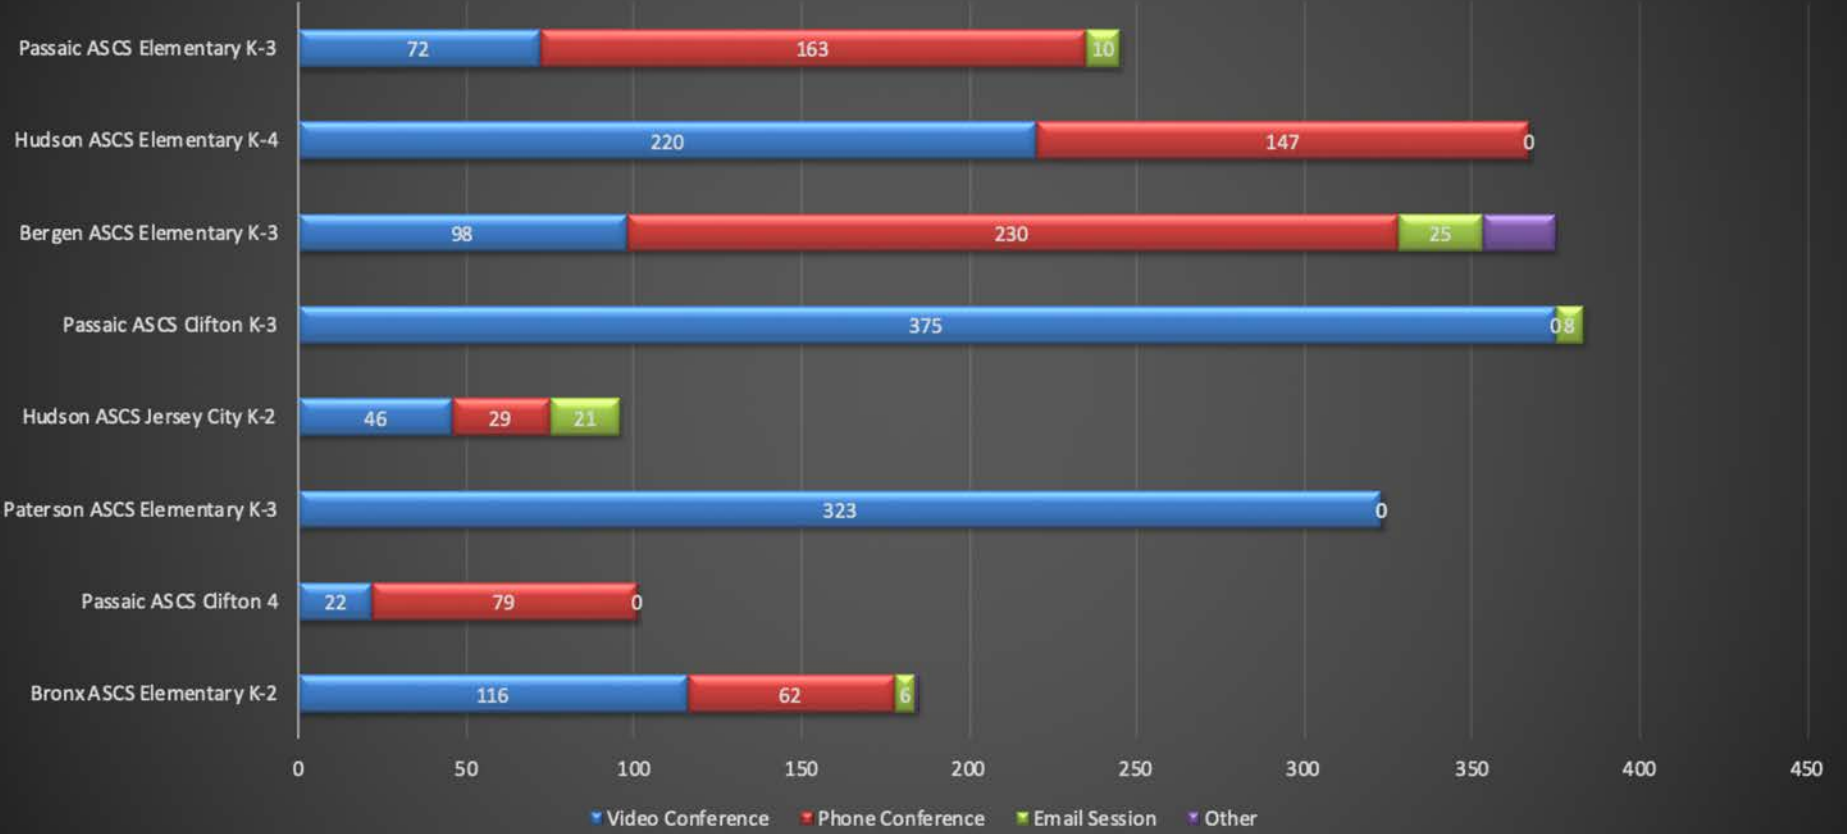

**ILEARN SCHOOLS
VIRTUAL PARENT TEACHER
CONFERENCE (VPTC)**

April 8-9, 2020

ELEMENTARY SCHOOL CAMPUSES

Category	Campus	Video Conference	Phone Conference	Email Session	Other	CAMPUS TOTAL	Enrollment	%
ELM	Bronx ASCS Elementary K-2	116	62	6	1	185	150	123%
ELM	Passaic ASCS Clifton 4	22	79	0	0	101	91	111%
ELM	Paterson ASCS Elementary K-3	323	0	0	0	323	297	109%
ELM	Hudson ASCS Jersey City K-2	46	29	21	0	96	96	100%
ELM	Passaic ASCS Clifton K-3	375	0	8	0	383	390	98%
ELM	Bergen ASCS Elementary K-3	98	230	25	22	375	394	95%
ELM	Hudson ASCS Elementary K-4	220	147	0	0	367	432	85%
ELM	Passaic ASCS Elementary K-3	72	163	10	0	243	356	68%

Elementary %

Conference Type

MIDDLE SCHOOL CAMPUSES

Category	Campus	Video Conference	Phone Conference	Email Session	Other	CAMPUS TOTAL	Enrollment	%
MS	Hudson ASCS Middle 5-8	749	38	0	0	787	277	284%
MS	Bergen ASCS Middle 4-8	534	323	12	0	869	445	195%
MS	Passaic ASCS Middle 4-8	265	559	23	0	824	456	181%
MS	Paterson ASCS Middle 4-8	304	211	17	0	532	367	145%