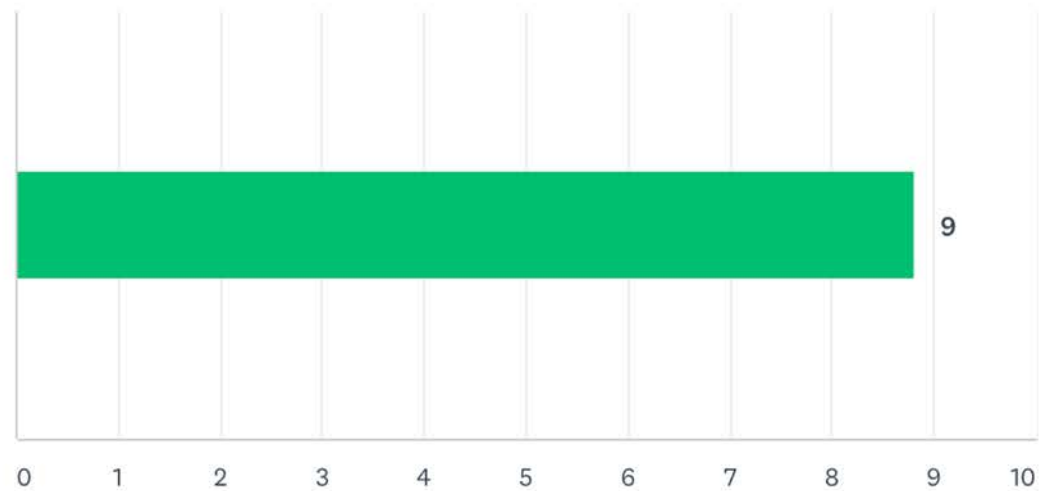

High %

Conference Type

As a school director, please rate your experience with VPTC. (1 being not good to 10 being great)

Answered: 15 Skipped: 0

ANSWER CHOICES	AVERAGE NUMBER	TOTAL NUMBER	RESPONSES
Responses	9	132	15
Total Respondents: 15			